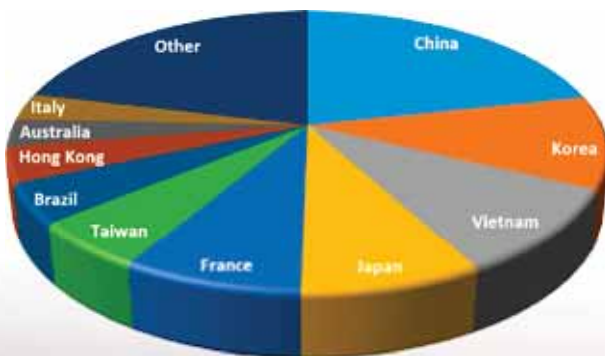

NATIONALITY MIX